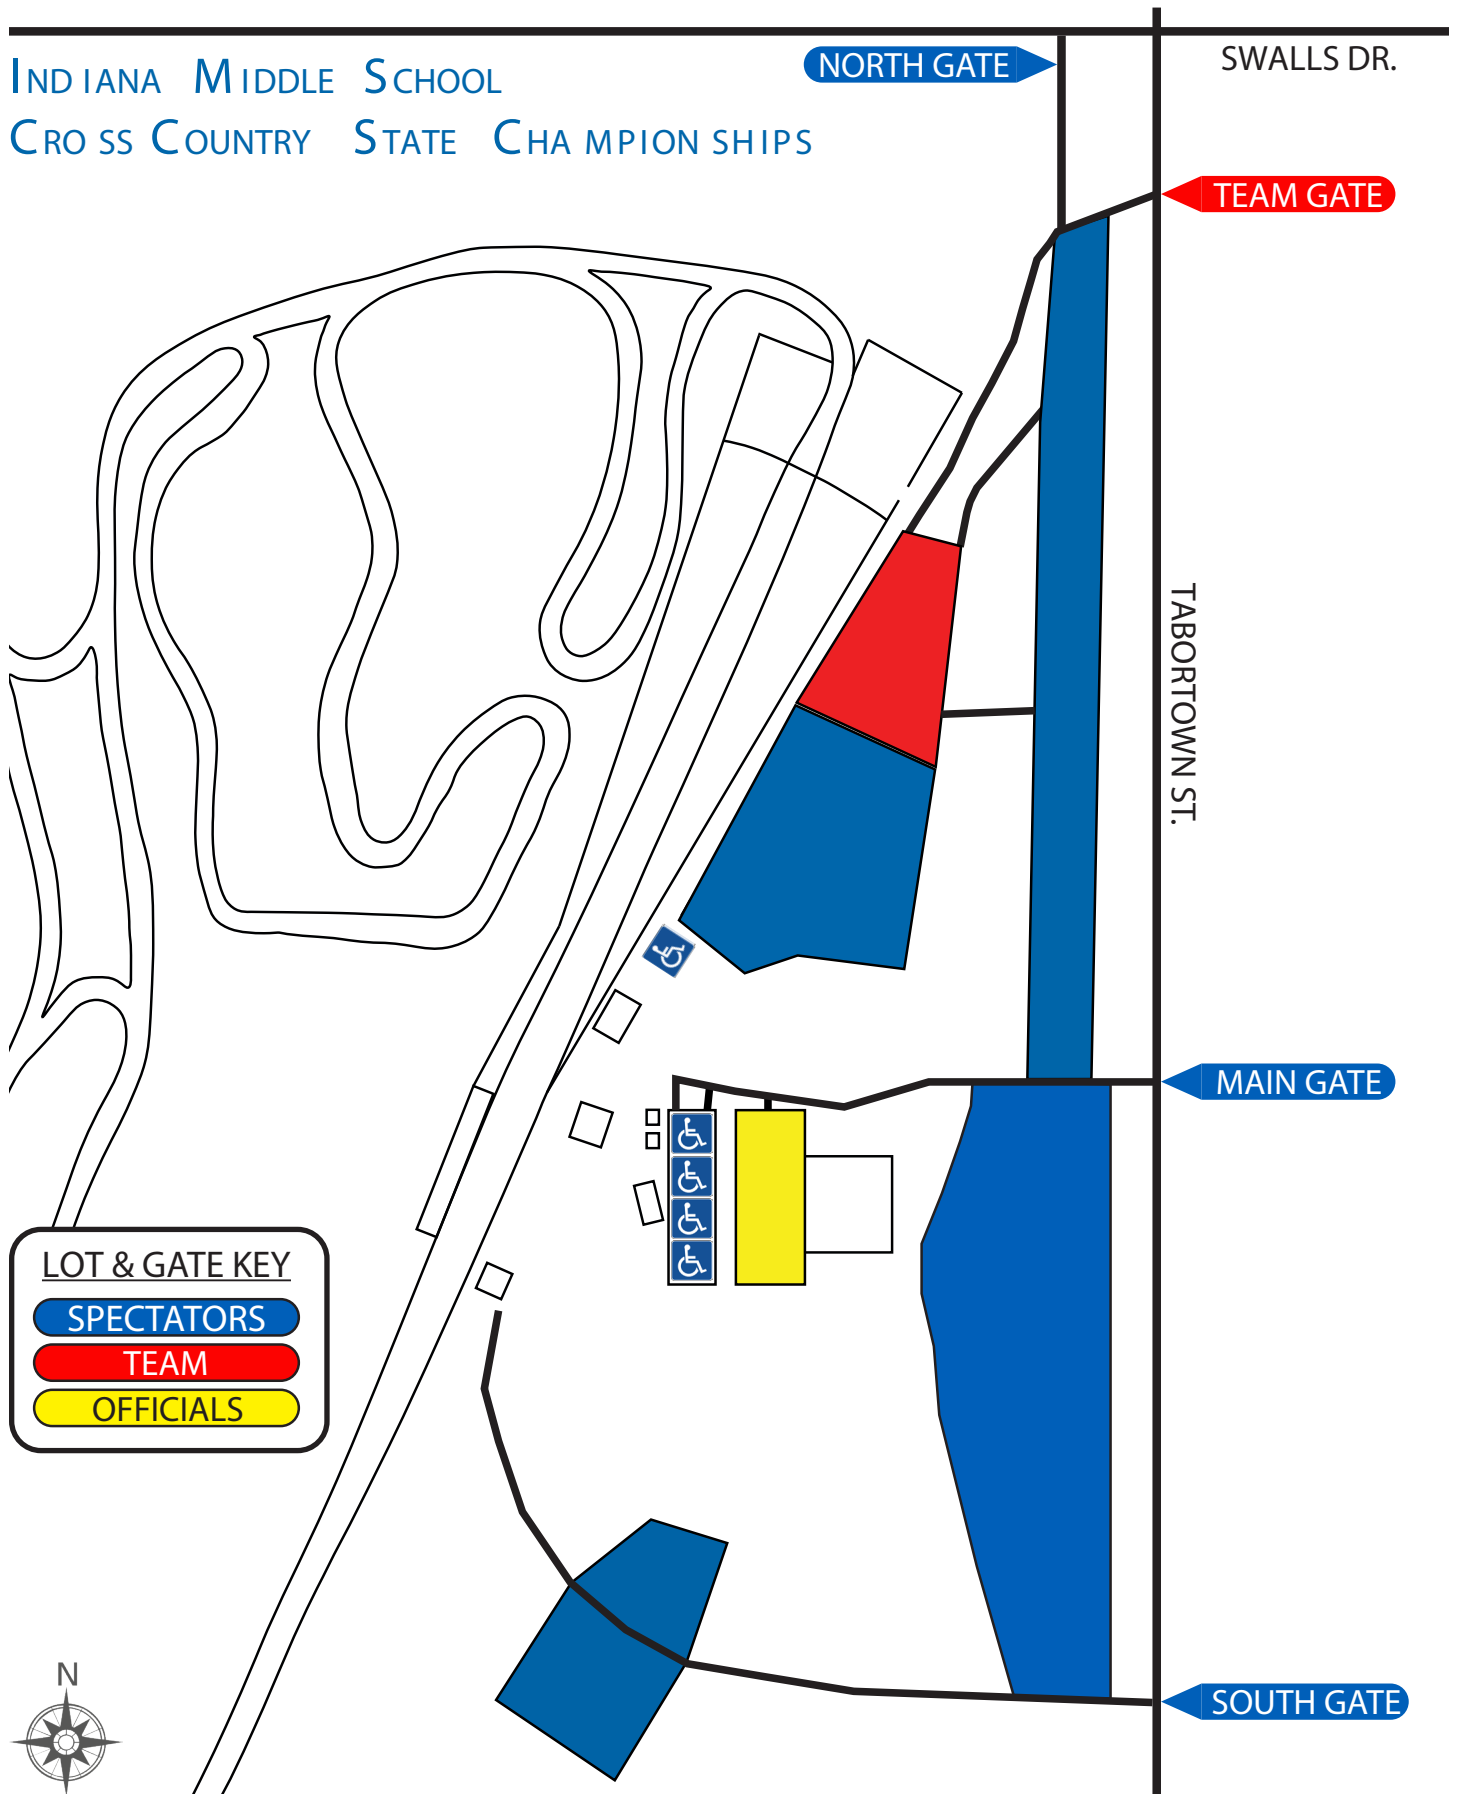

# MEET ENTRY & PARKING

INDIANA MIDDLE SCHOOL  
CROSS COUNTRY STATE CHAMPIONSHIPS

NORTH GATE

SWALLS DR.

TEAM GATE

TABORTOWN ST.

MAIN GATE

SOUTH GATE

LOT & GATE KEY

SPECTATORS

TEAM

OFFICIALS